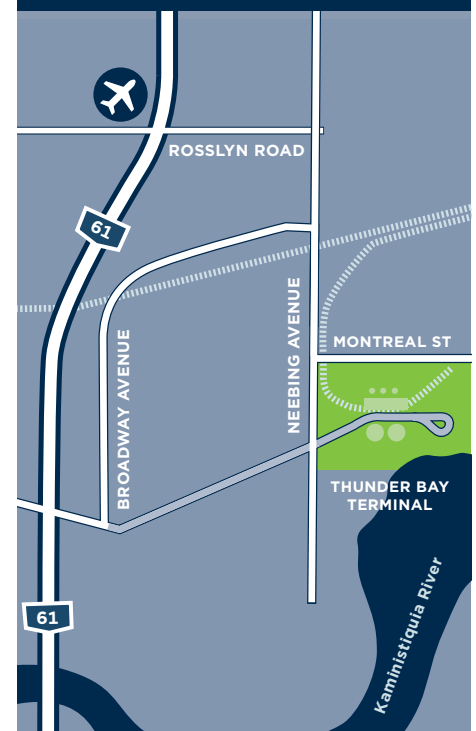

2021 KPIs*

We provide the best refined systems, controls, and a high level of transparency to our customers.

To keep you informed, we continuously evaluate and monitor KPIs at our Thunder Bay terminal:

2021 product availability: 99.6%
2021 gate-to-gate time*: 27 minutes

Conveniently located, the rail and truck fed terminal is right off of Highway 61

Greenergy 1950 Neebing Avenue,
Thunder Bay, Ontario, P7E 6V1

Contact us today

canadacommercial@greenergy.com
+1 506-632-1650
www.greenergy.com